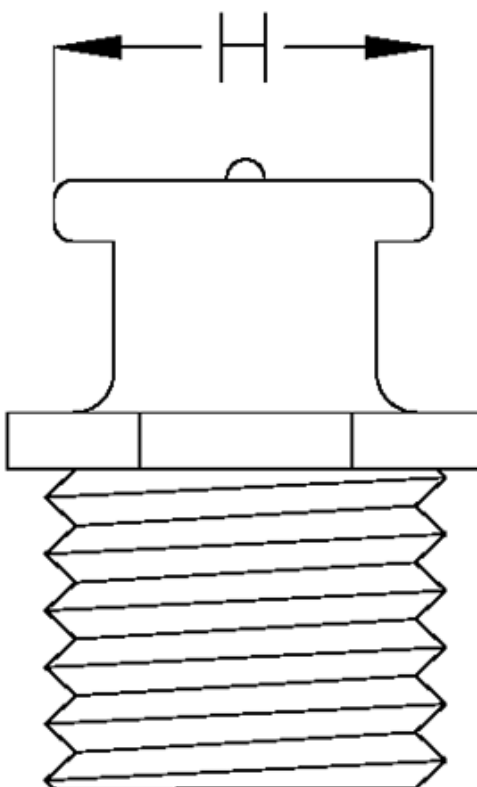

Article number: 53093207

Description: KLEE Button head lubrication nipple DIN 3404
M4 head \varnothing 10mm, M10x1,0

Measures

H = 22

Thread = M10x1,0